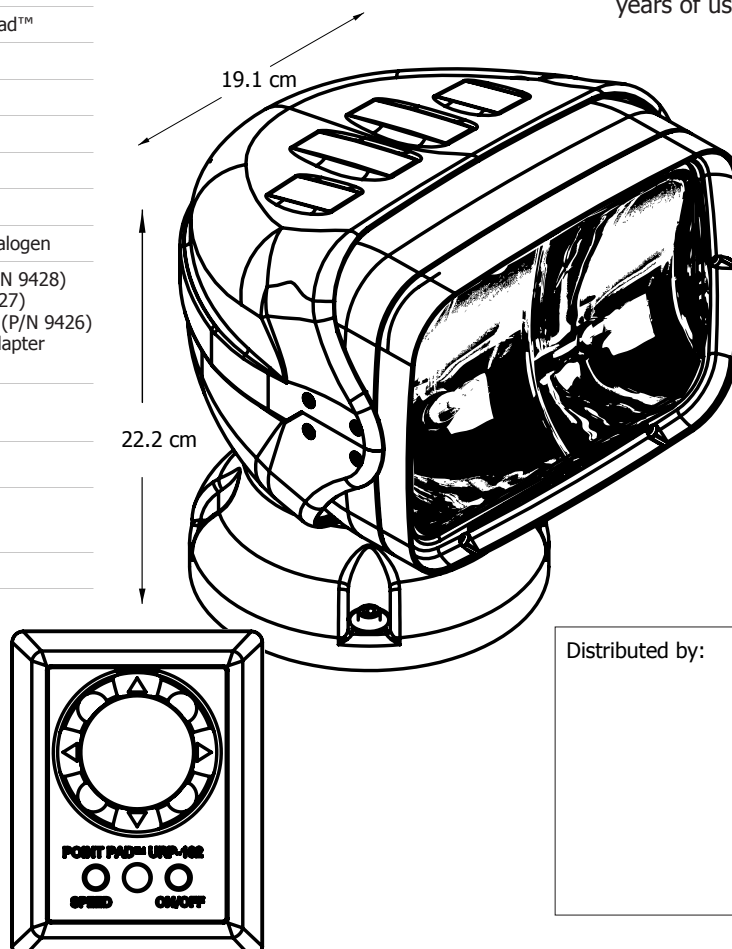

SPECIFICATIONS

Product Number	1946
Size	19.1 x 22.2 x 19.1 cm
Weight	1.9 kg
Material	UV ASA
Color	White
Operation	Remote controlled Point Pad™
Beam Angle	3° vertical, 7° horizontal
Elevation Angle	18° up, 45° down
Rotation	361°
Rotation Speed	6-7° per second,
Elevation Speed	6-7° per second (12 VDC)
Lamp	Two high intensity 55W Halogen
Accessories	Secondary Point Pad™ (P/N 9428) Stackable 1" riser (P/N 9427) 2nd station cable harness (P/N 9426) Second station harness adapter (P/N 9442)
Footprint Diameter	138.1 mm
Limited Warranty	1 Year
Carton Dimensions	25.4 x 22.9 x 22.9 cm
Carton Weight	3.2 kg

- 12V 180,000 candela
- High efficiency electronics
- Use up to 3 Point Pad™ remote units
- Ergonomic, compact design
- Twin 55W halogen bulbs
- Marine tough design for years of useful service