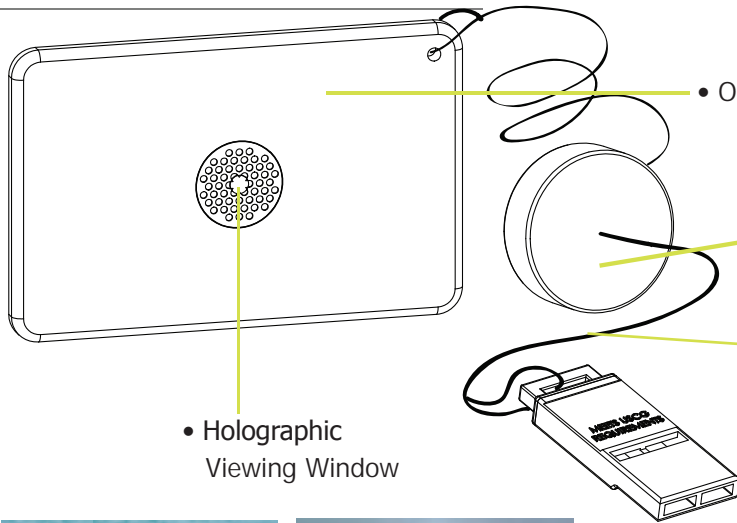

ACR Signaling Products

SPECIFICATIONS HOT SHOT SIGNAL MIRROR

THE SCIENCE OF SURVIVAL

ACR Signaling Products

Hot Shot™ Signal Mirror

A quality mirror is the ultimate fail-proof daytime signaling device — no emergency kit should be without one. The Hot Shot™ takes emergency signaling to the next level with its holographic “red-dot” viewing window that quickly finds the optimum sighting “spot” for a bright, focused signal. The attached USCG compliant whistle provides a powerful audible backup.

WW-3 Survival Res-Q™ Whistle

- Developed for the U.S. Navy; used by NASA
- Meets USCG/SOLAS requirements
- “Pea-less” dual tone design, extremely loud, 102 dBm
- Loudest sustainable-blast whistle available
- Value pack contains two whistles & lanyards

SPECIFICATIONS

Product Number	1700 Hot Shot™ 2228 WW-3 Carded 2227 WW-3 Bulk 2231 WW-3 Value Pack, Carded 2 Pack
Size	Hot Shot™ 4.25 x 2.75 x .19" (10.8 x 7 x .48 cm) WW-3 1 x 2 x .25" (2.5 x 5 x 6 cm)
Weight	Hot Shot™ 1.8 oz (51 g) WW-3 1.4 oz (40 g)

- Optical grade reflective surface
- High-visibility yellow float
- Lanyard for securing to person or life raft
- Holographic Viewing Window

For further information please contact:

ACR Electronics, Inc.
5757 Ravenswood Road
Fort Lauderdale, FL 33312