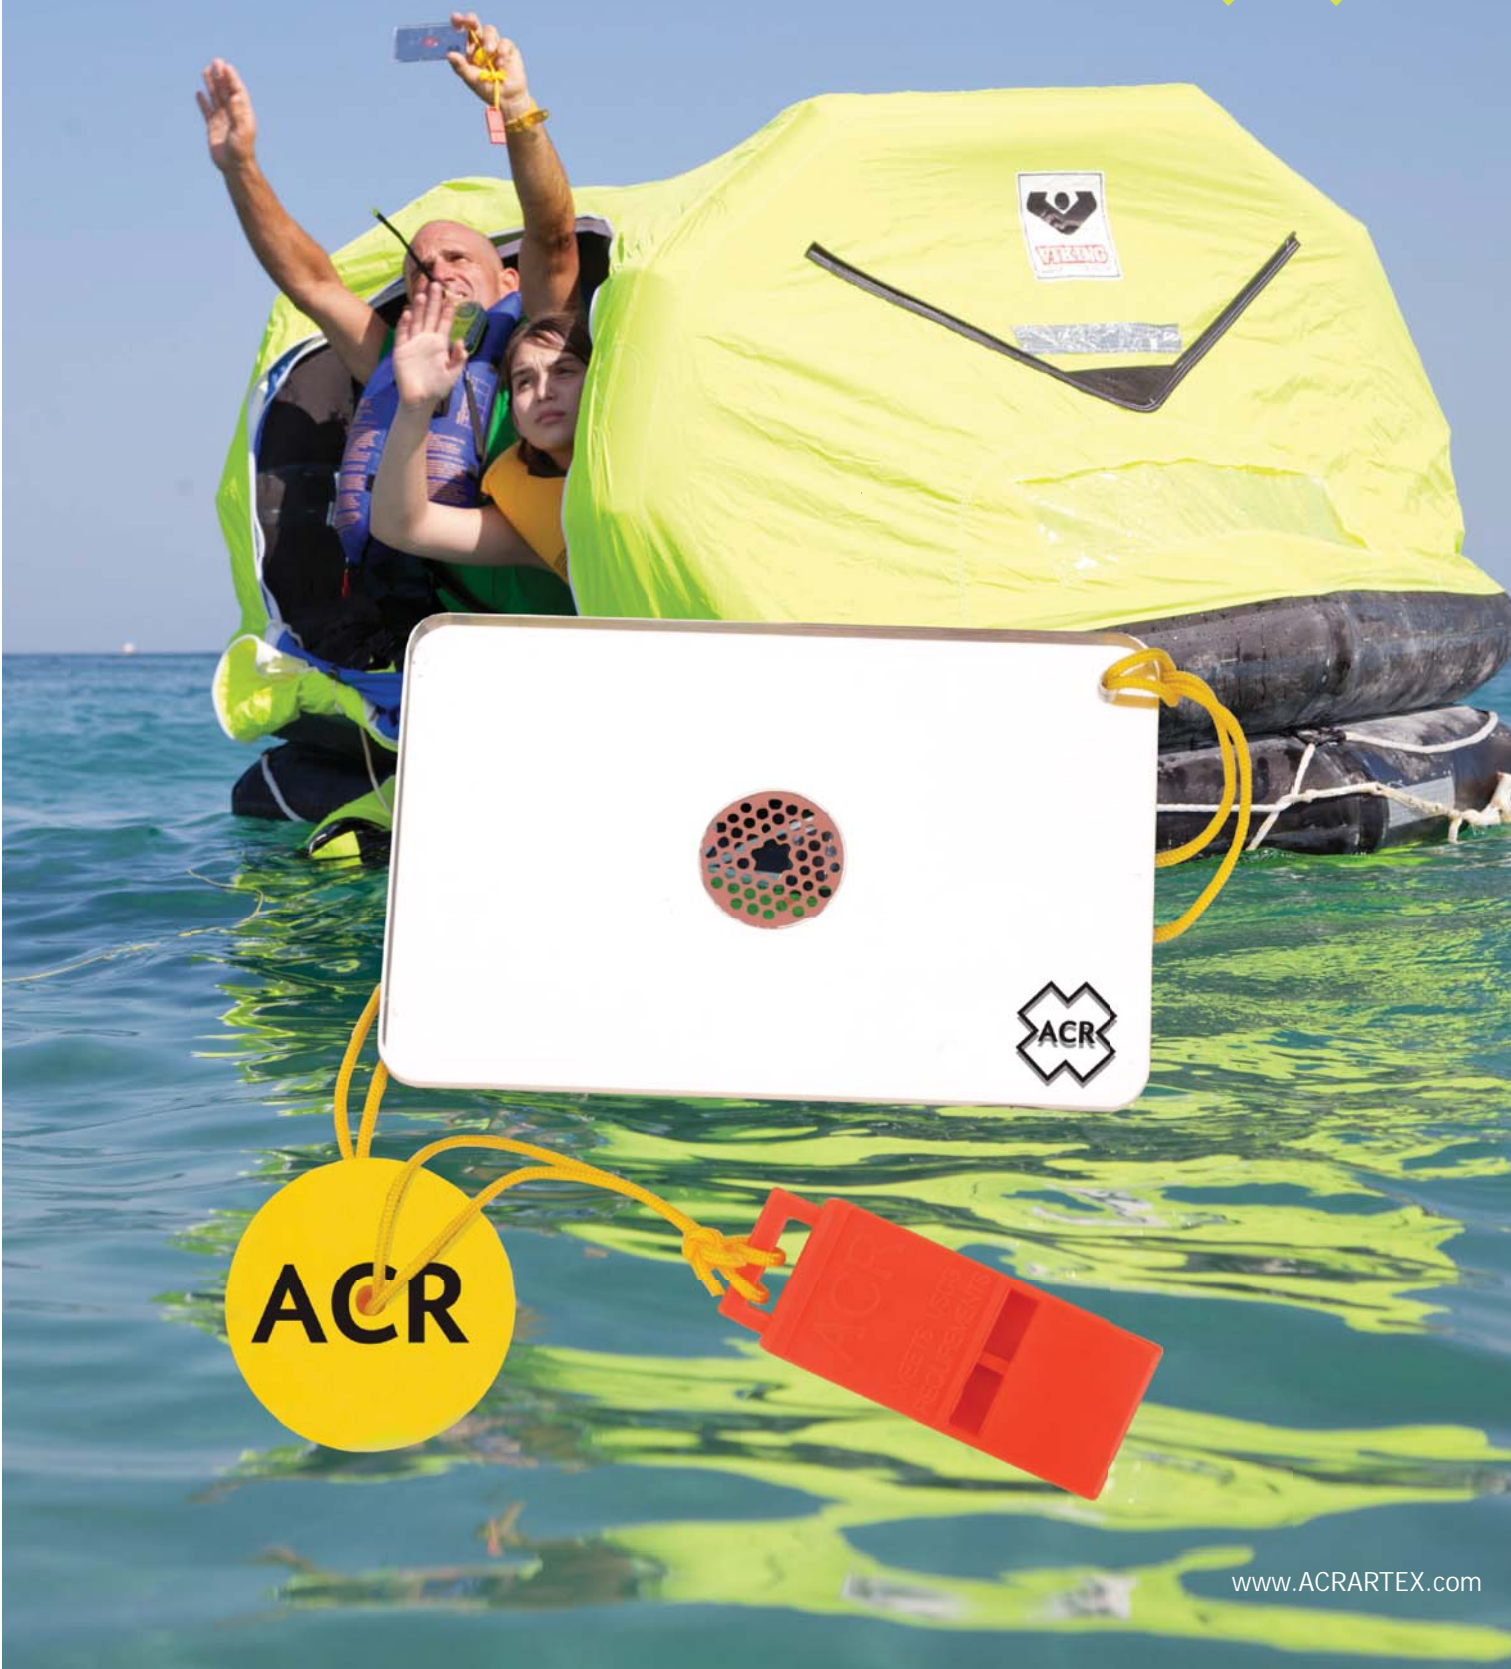

ACR Signaling Products

SPECIFICATIONS HOT SHOT SIGNAL MIRROR

THE SCIENCE OF SURVIVAL

ACR Signaling Products

Hot Shot™ Signal Mirror

A quality mirror is the ultimate fail-proof daytime signaling device — no emergency kit should be without one. The Hot Shot™ takes emergency signaling to the next level with its holographic “red-dot” viewing window that quickly finds the optimum sighting “spot” for a bright, focused signal. The attached USCG compliant whistle provides a powerful audible backup.

WW-3 Survival Res-Q™ Whistle

- Developed for the U.S. Navy; used by NASA
- Meets USCG/SOLAS requirements
- “Pea-less” dual tone design, extremely loud, 102 dBm
- Loudest sustainable-blast whistle available
- Value pack contains two whistles & lanyards

SPECIFICATIONS

Product Number	1700 Hot Shot™ 2228 WW-3 Carded 2227 WW-3 Bulk 2231 WW-3 Value Pack, Carded 2 Pack
Size	Hot Shot™ 4.25 x 2.75 x .19" (10.8 x 7 x .48 cm) WW-3 1 x 2 x .25" (2.5 x 5 x 6 cm)
Weight	Hot Shot™ 1.8 oz (51 g) WW-3 1.4 oz (40 g)

- Optical grade reflective surface
- High-visibility yellow float
- Lanyard for securing to person or life raft
- Holographic Viewing Window

For further information please contact:

ACR Electronics, Inc.
5757 Ravenswood Road
Fort Lauderdale, FL 33312