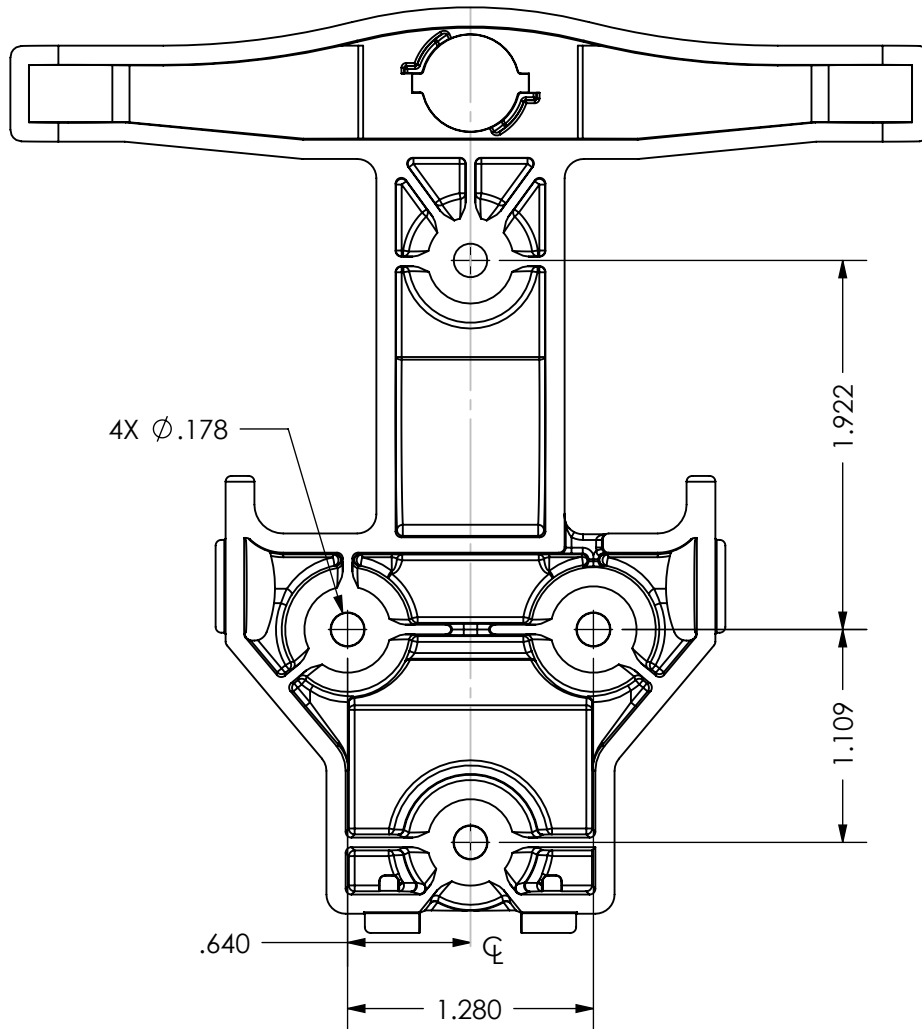

## LowPro™3

Mounting Template  
Y1-06-0241 Rev. C

**CAUTION:** Category II brackets must be mounted in a protected location that is easily accessible should it be necessary to abandon ship. The LowPro™<sub>3</sub> can be mounted on a vertical surface with the beacon antenna pointed skyward or a horizontal surface with the beacon face up. Avoid mounting locations that subject the bracket to breaking waves. Avoid mounting locations that do not provide protection from harmful UV rays of the sun. The bracket must be mounted facing inboard to avoid being lost overboard due to impacts of breaking waves, personnel or loose gear.