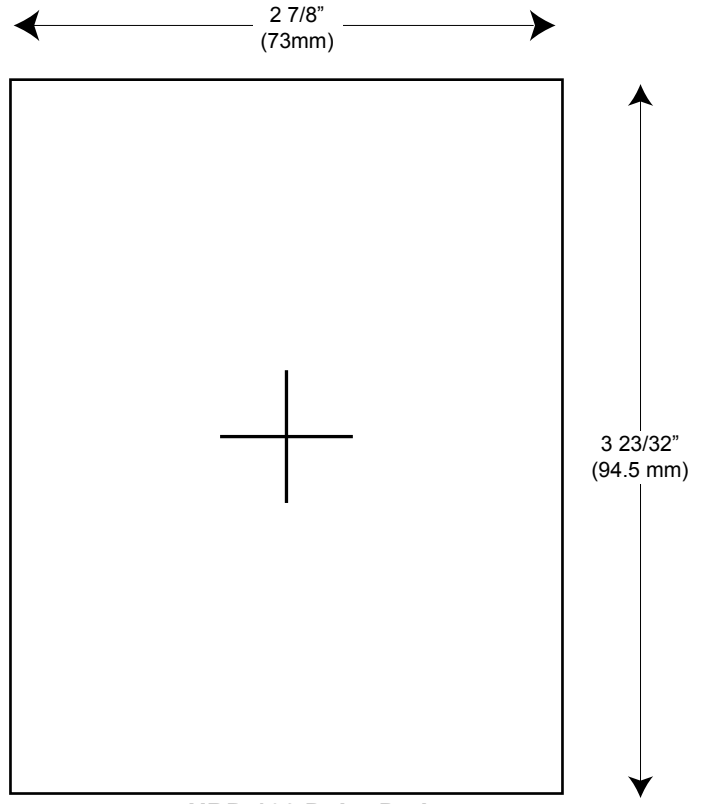

5757 Ravenswood Road
 Ft. Lauderdale, FL 33312
 +1 (954) 981-3333 Fax +1 (954) 983-5087
 www.acrartex.com
 info@acrartex.com

RCL-50 / RCL-100

Remote Control Searchlight System

Mounting Templates

Y1-03-0138-1 Rev. G

Please Note: If mounting template is obtained from the ACR website, any electronic media or from a photocopy, please verify the dimensions of scale shown with an actual measuring device. Duplicate templates may not be of true 1:1 scale. Any deviation should be considered when using mounting template.

SEARCH LIGHT MOUNTING TEMPLATE

SCALE 1=1 (in.)
 1=25.4 (mm)

URP-102 Point Pad
Surface Mount Template

URP-102 Point Pad
Flush Mount Template
Use U-Clamp to secure control switch