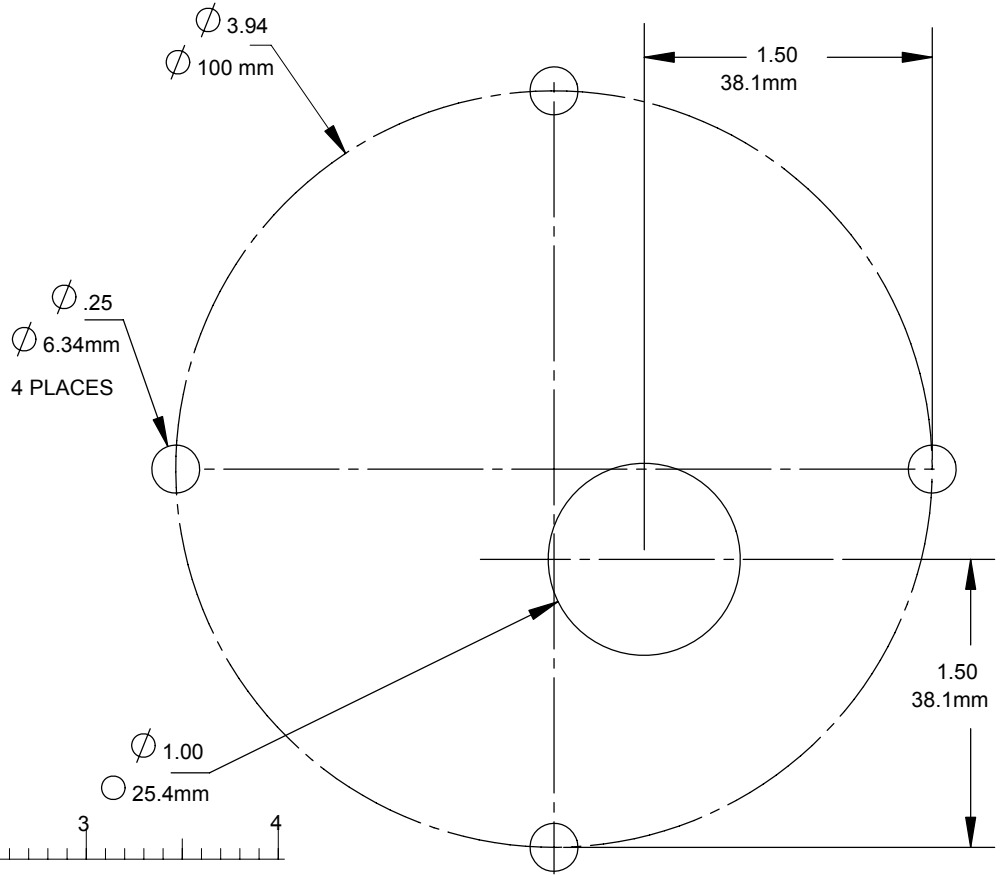

5757 Ravenswood Road
 Ft. Lauderdale, FL 33312
 +1 (954) 981-3333 Fax +1 (954) 983-5087
 www.acrartex.com
 info@acrartex.com

RCL-50 / RCL-100

Remote Control Searchlight System

Mounting Templates

Y1-03-0138-1 Rev. G

Please Note: If mounting template is obtained from the ACR website, any electronic media or from a photocopy, please verify the dimensions of scale shown with an actual measuring device. Duplicate templates may not be of true 1:1 scale. Any deviation should be considered when using mounting template.

SEARCH LIGHT MOUNTING TEMPLATE

SCALE 1=1 (in.)
 1=25.4 (mm)

URP-102 Point Pad
Surface Mount Template

URP-102 Point Pad
Flush Mount Template
Use U-Clamp to secure control switch