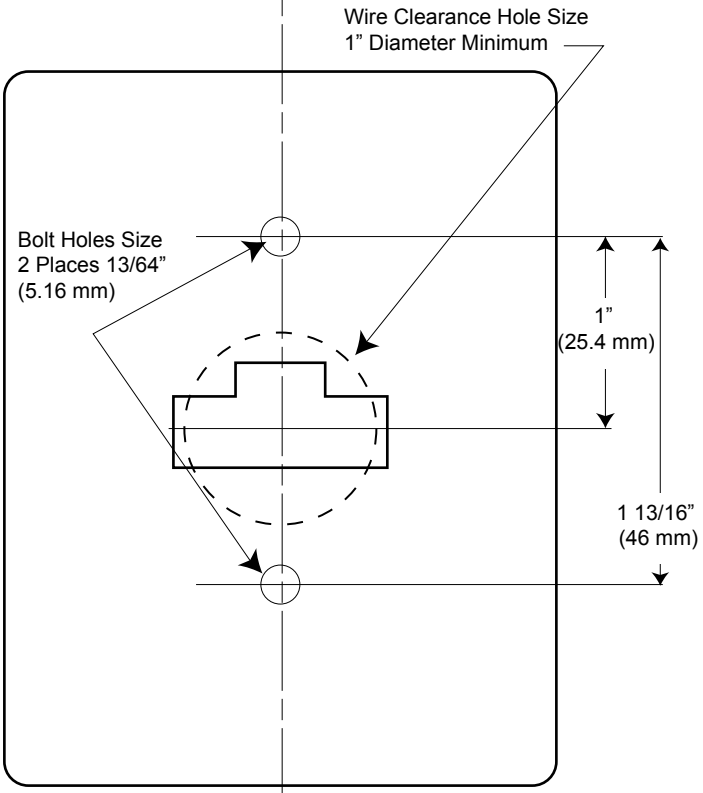

5757 Ravenswood Road
 Ft. Lauderdale, FL 33312
 +1 (954) 981-3333 Fax +1 (954) 983-5087
 www.acrartex.com
 info@acrartex.com

RCL-50 / RCL-100

Remote Control Searchlight System

Mounting Templates

Y1-03-0138-1 Rev. G

Please Note: If mounting template is obtained from the ACR website, any electronic media or from a photocopy, please verify the dimensions of scale shown with an actual measuring device. Duplicate templates may not be of true 1:1 scale. Any deviation should be considered when using mounting template.

SEARCH LIGHT MOUNTING TEMPLATE

SCALE 1=1 (in.)
 1=25.4 (mm)

URP-102 Point Pad
Surface Mount Template

URP-102 Point Pad
Flush Mount Template
Use U-Clamp to secure control switch